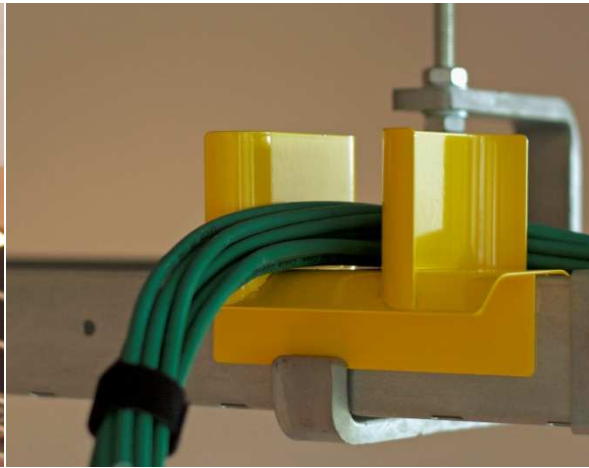

The Universal Cable Drop-off kit

- Easy to click on each cable ducting or trunk system
- Cable entry 50mm x 50mm (2inch x 2inch), UDF50
- Cable entry 100mm x 75mm, UDF100
- Option for mounting divisible LSOH tube 50mm or 100mm
- Standard color is yellow RAL 1023
- Other colors on request, MOQ 250

UDF50 and UDF 100 with and without divisible tube

for Fiber cabling

for Copper cabling

Prices indication with Schneider KG281 steel ducting

Discription	Article number	Qty.	Ral 1023 bruto mtr./piece	Total bruto
KG 281 330 x 60 steel duct	CSU0860544123	1	€ 63,37	€ 63,37
KG 281 120 x 60 steel duct	CSU0860244123	1	€ 30,36	€ 30,36
KG 281 200 x 60 steel duct	CSU0860344123	1	€ 37,66	€ 37,66
Tee extension 330	CSU0871509123	1	€ 57,04	€ 57,04
Tee extension 120	CSU0871209123	1	€ 41,57	€ 41,57
Tee extension 200	CSU0871309123	1	€ 44,45	€ 44,45
Elbow down 90gr. 330	CSU0866509123	1	€ 112,70	€ 112,70
Eldown down 90gr. 120	CSU0866209123	1	€ 53,42	€ 53,42
Eldow down 90gr. 200	CSU0866309123	1	€ 62,79	€ 62,79
Elbow uop 90gr.	CSU0864509123	1	€ 112,70	€ 112,70
Elbow up 90gr.	CSU0864209123	1	€ 53,42	€ 53,42
Eldow down 90gr. 200	CSU0864309123	1	€ 62,79	€ 62,79
Joiner, all sizes	CSU-Joiner	1	€ 1,91	€ 1,91
Drop-off 50mm	CSU-UDF50-1023	1	€ 58,63	€ 58,63
Drop-off 100mm	CSU-UDF100-1023	1	€ 79,88	€ 79,88